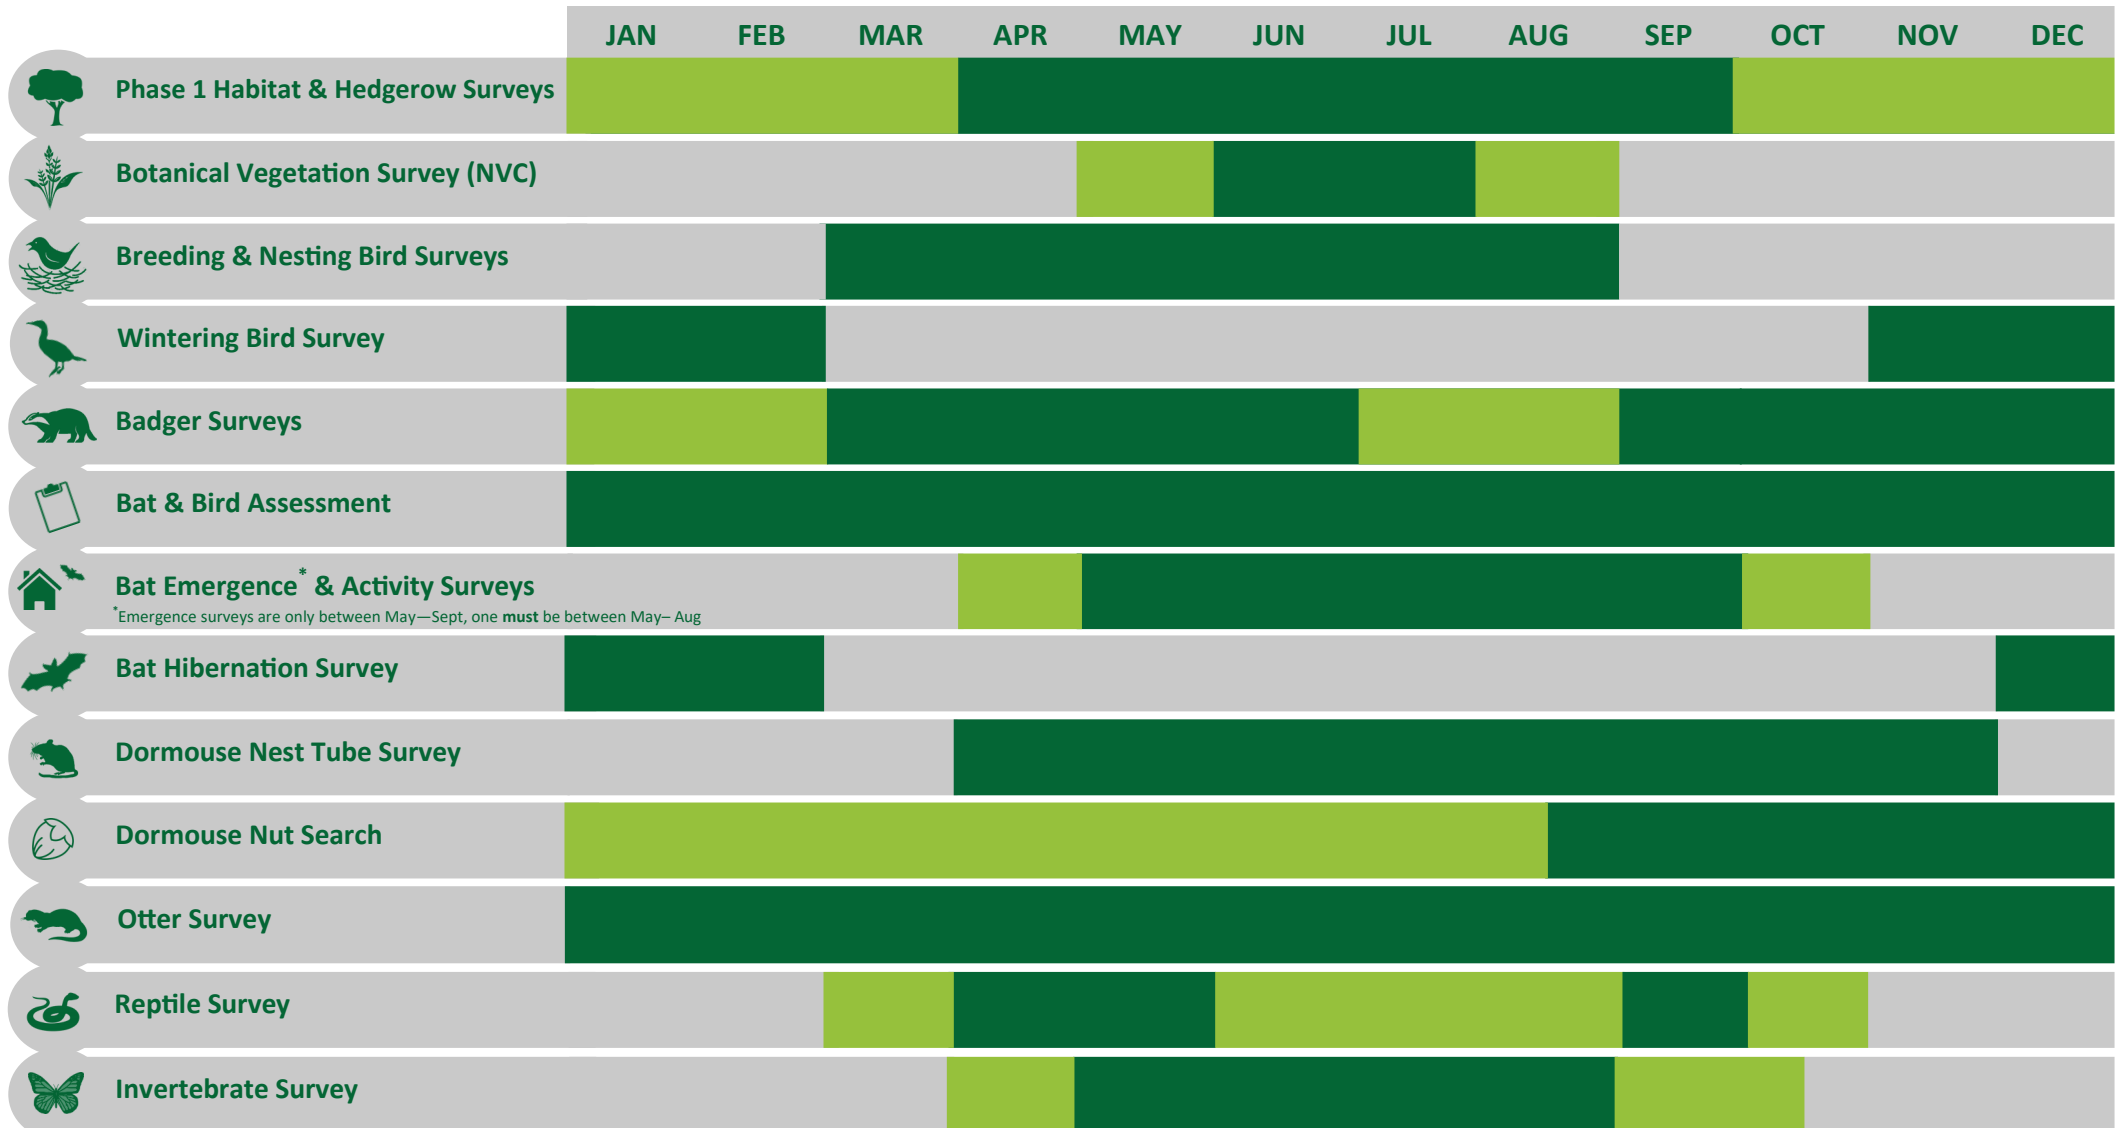

ECOLOGY SURVEY CALENDAR

PLAN FOR ECOLOGY

Optimal
 Sub-optimal
 No Survey

Plan for Ecology Ltd Ecologists can also provide and advise on the timings of **Great Crested Newt**, **White Clawed Crayfish** and **Water Vole** surveys.

This calendar is to be indicative and shall be superseded with any site specific information.